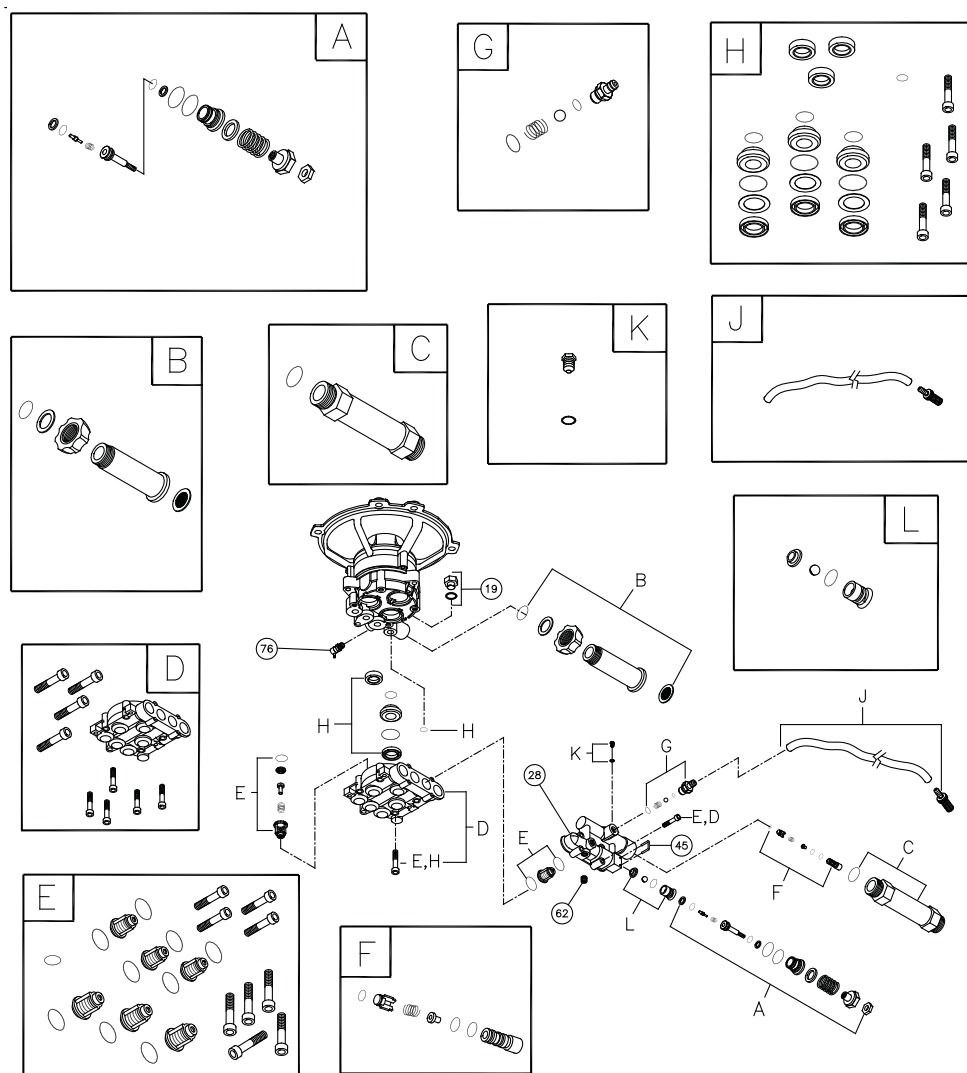

## EXPLODED VIEW AND PARTS LIST — MAIN UNIT

Item	Part #	Description
1	201560GS	ASSY, Base
2	P199110GS	HANDLE
3	201371GS	ASSY, Billboard w/Decals & Clips
	195964GS	Clips, Tree
	30809GS	Grommet
4	196006GS	HOSE, 25'
5	202605GS	ASSY, Pump
	194298GS	Valve, Thermal Relief
	23139GS	Key
6	192310GS	KIT, Vibration Mount
7	192529GS	KIT, Pump Mounting Hardware
8	B2203GS	KIT, Handle Connector
9	200595GS	EXTENSION
10	201324GS	KIT, Nozzles
	198841GS	Nozzle, Plastic, Soap
	195983AEGS	Nozzle, QC, Red
	195983QGS	Nozzle, QC, Grn
11	193482GS	GUN
12	201661GS	KIT, Gun Holder

### Optional Accessories

6048	KIT, O-Ring
6039	PUMP SAVER

§ - Contact Engine Manufacturer

Copyright © 2009 Briggs & Stratton Power Products Group, LLC. All rights reserved. No part of this material may be reproduced or transmitted in any form without the express written permission of Briggs & Stratton Power Products Group, LLC.

# Exploded Views and Parts List

## EXPLODED VIEW AND PARTS LIST — PUMP

Item	Part #	Description
19	190571GS	CAP, Oil
28	190627GS	MANIFOLD
45	190578GS	PIN
62	190581GS	CAP, 1/8
76	194298GS	THERMO RELIEF
A	190594GS	KIT, UNLOADER STEM
B	190632GS	KIT, WATER INLET, ALUM
C	190634GS	KIT, OUTLET, ALUMINIUM
D	203631GS	KIT, HEAD ALUMINIUM
E	193806GS	KIT,CHECK VALVES
F	190592GS	KIT, INLET CHECK
G	190593GS	KIT, CHEMICAL INJECTION