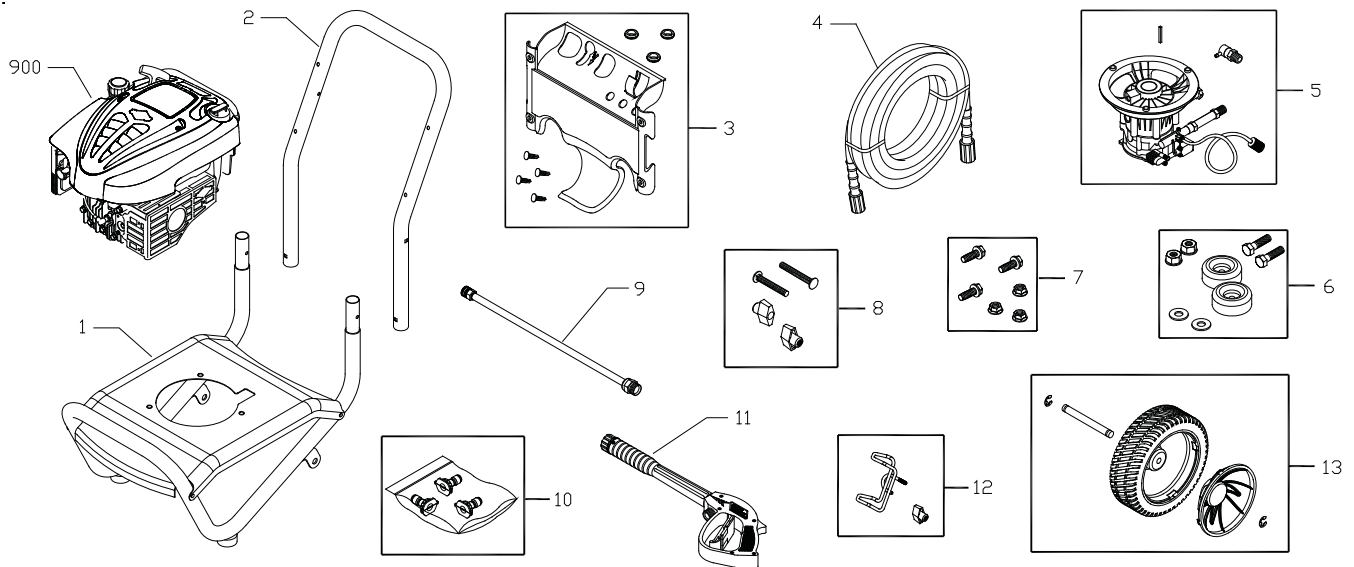

## EXPLODED VIEW AND PARTS LIST — MAIN UNIT

Item	Part #	Description
1	201560GS	ASSY, Base
2	P199110GS	HANDLE
3	201371GS	ASSY, Billboard w/Decals & Clips
	195964GS	Clips, Tree
	30809GS	Grommet
4	196006GS	HOSE, 25'
5	202605GS	ASSY, Pump
	194298GS	Valve, Thermal Relief
	23139GS	Key
6	192310GS	KIT, Vibration Mount
7	192529GS	KIT, Pump Mounting Hardware
8	B2203GS	KIT, Handle Connector
9	200595GS	EXTENSION
10	201324GS	KIT, Nozzles
	198841GS	Nozzle, Plastic, Soap
	195983AEGS	Nozzle, QC, Red
	195983QGS	Nozzle, QC, Grn
11	193482GS	GUN
12	201661GS	KIT, Gun Holder

Item	Part #	Description
13	201394GS	KIT, Wheel
	201313GS	Axle
	200519GS	Hubcap
	192050GS	E-Ring
900	NSP	ENGINE

## EXPLODED VIEW AND PARTS LIST — PUMP

Item	Part #	Description
19	190571GS	CAP, Oil
28	190627GS	MANIFOLD
45	190578GS	PIN
62	190581GS	CAP, 1/8
76	194298GS	THERMO RELIEF
A	190594GS	KIT, UNLOADER STEM
B	190632GS	KIT, WATER INLET, ALUM
C	190634GS	KIT, OUTLET, ALUMINIUM
D	203631GS	KIT, HEAD ALUMINIUM
E	193806GS	KIT,CHECK VALVES
F	190592GS	KIT, INLET CHECK
G	190593GS	KIT, CHEMICAL INJECTION

Item	Part #	Description
H	193807GS	KIT, SEAL SET
J	189971GS	KIT, CHEMICAL HOSE
K	193971GS	KIT, PIPE FITTING
L	193972GS	KIT, UNLOADER SEAT

**Parts Not Illustrated**  
 B2384GS      FILTER, Inlet

**NOTE:** Item letters A - L are service kits and include all parts shown within the box.